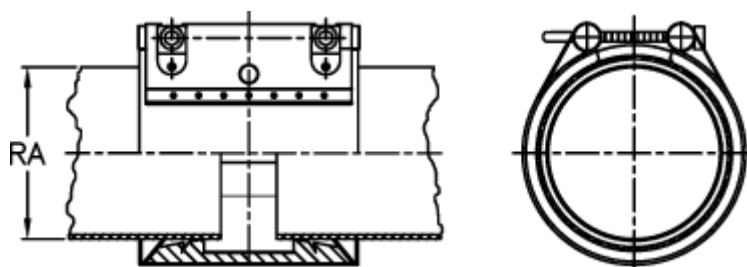

Article number: 025778600199

Description: Norma Connect pipe coupling
GRIP W5 Ø=199,0 NBR, 16 bar

Measures

Note = Kontakt os for yderligere informationer.

RA = 199